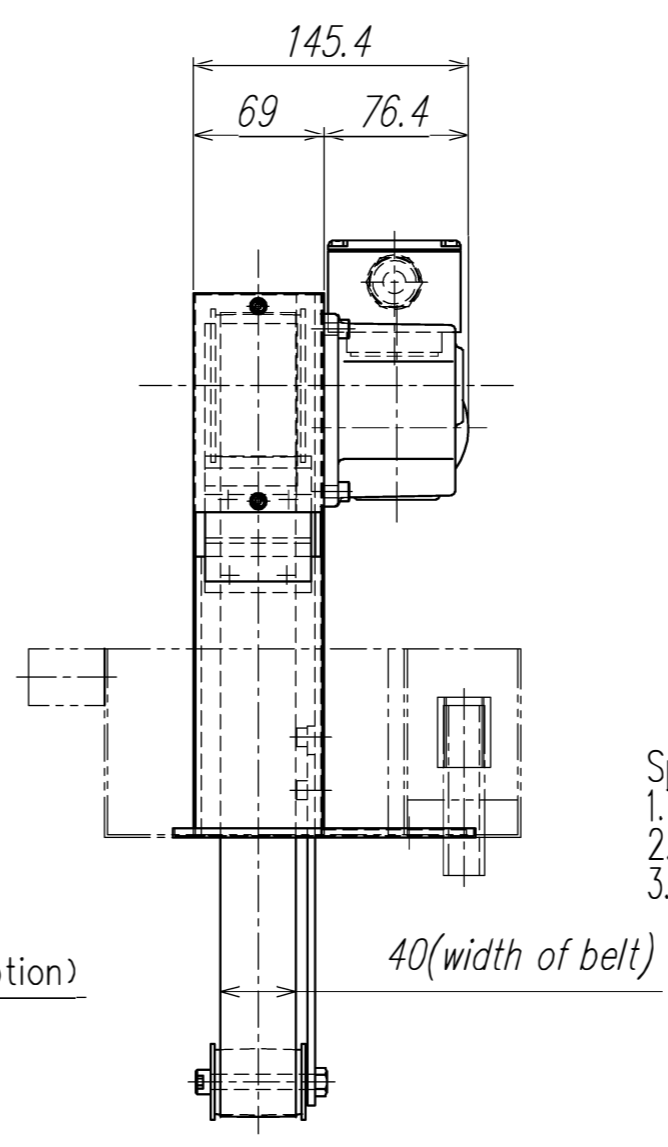

**OIL SKIMMER**  
Type TKOCV-130-A, -220-A, -320-A

- Specification
1. Three Phase Motor: 200V / 220V, 50 / 60Hz, 15w, 4P, 1 / 50
  2. Belt made of the resin
  3. Scraper extended assistance chute

Dimension "A"	Type
130	TKOCV-130-A
220	TKOCV-220-A
320	TKOCV-320-A

Address 1 Pierce Place, Suite 285W, Itasca IL60143  
p  
Phone: 630-228-0609

Note

APPROVE: C HECKE, DESIGNED: [ ] SCALE: 1/4 NAME: OIL SKIMMER  
TKOCV-130-A, -220-A, -320-A  
Takachiho America Inc. TKOCV - \* \* \* - A  $\triangle$