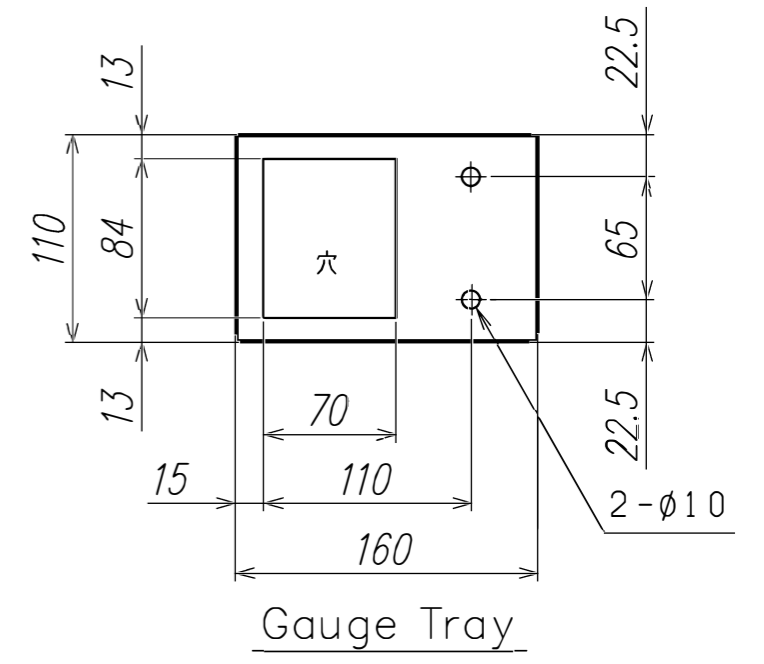

**OIL SKIMMER**  
Type TKOCV-130-A, -220-A, -320-A

- Specification
1. Three Phase Motor: 200V / 220V, 50 / 60Hz, 15w, 4P, 1 / 50
  2. Belt made of the resin
  3. Scraper extended assistance chute

Dimension "A"	Type
130	TKOCV-130-A
220	TKOCV-220-A
320	TKOCV-320-A

Address 1 Pierce Place, Suite 285W, Itasca IL60143  
p  
Phone: 630-228-0609

Note

APPROVE: C HECKE, DESIGNED: [ ] SCALE: 1/4 NAME: OIL SKIMMER  
TKOCV-130-A, -220-A, -320-A  
Takachiho America Inc. TKOCV - \* \* \* - A  $\triangle$