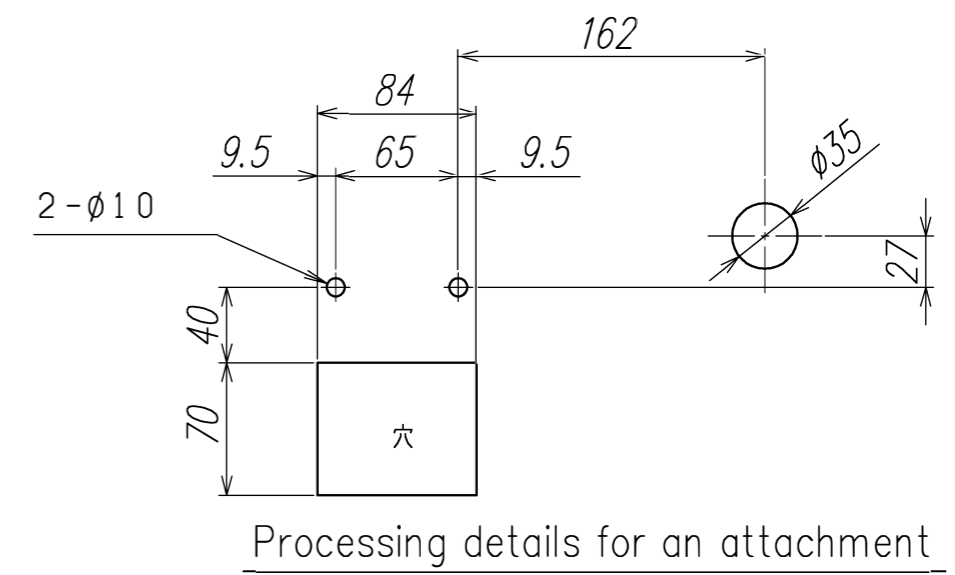

**OIL SKIMMER**  
Type TKOCV-130-A, -220-A, -320-A

- Specification
1. Three Phase Motor: 200V / 220V, 50 / 60Hz, 15w, 4P, 1 / 50
  2. Belt made of the resin
  3. Scraper extended assistance chute

Dimension "A"	Type
130	TKOCV-130-A
220	TKOCV-220-A
320	TKOCV-320-A

Address 1 Pierce Place, Suite 285W, Itasca IL60143  
p  
Phone: 630-228-0609

Note

APPROVE: C HECKE, DESIGNED: [ ] SCALE: 1/4 NAME: OIL SKIMMER  
TKOCV-130-A, -220-A, -320-A  
Takachiho America Inc. TKOCV - \* \* \* - A  $\triangle$