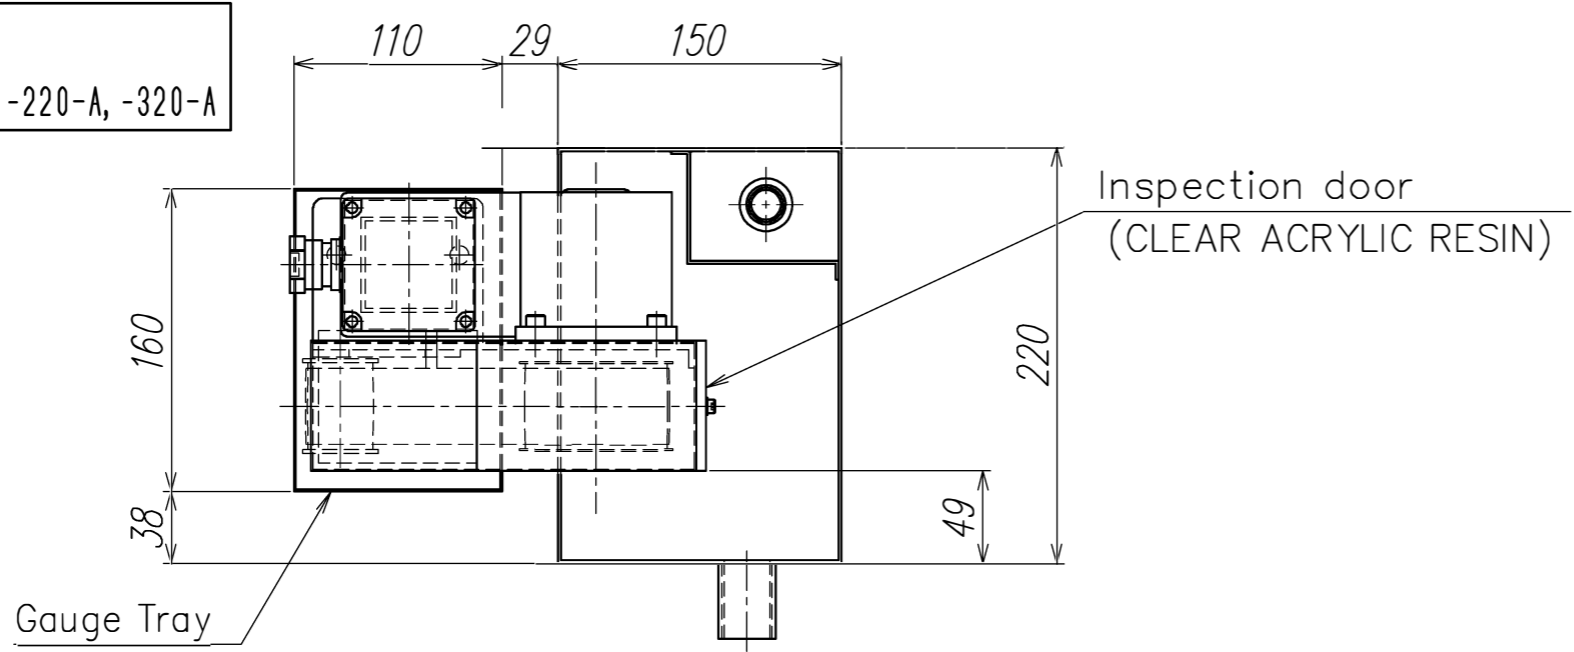

**OIL SKIMMER**  
Type TKOCV-130-A, -220-A, -320-A

- Specification
1. Three Phase Motor: 200V / 220V, 50 / 60Hz, 15w, 4P, 1 / 50
  2. Belt made of the resin
  3. Scraper extended assistance chute

Dimension "A"	Type
130	TKOCV-130-A
220	TKOCV-220-A
320	TKOCV-320-A

Address 1 Pierce Place, Suite 285W, Itasca IL60143  
p  
Phone: 630-228-0609

Note

APPROVE: C HECKE, DESIGNED: [ ] SCALE: 1/4 NAME: OIL SKIMMER  
TKOCV-130-A, -220-A, -320-A  
Takachiho America Inc. TKOCV - \* \* \* - A  $\triangle$