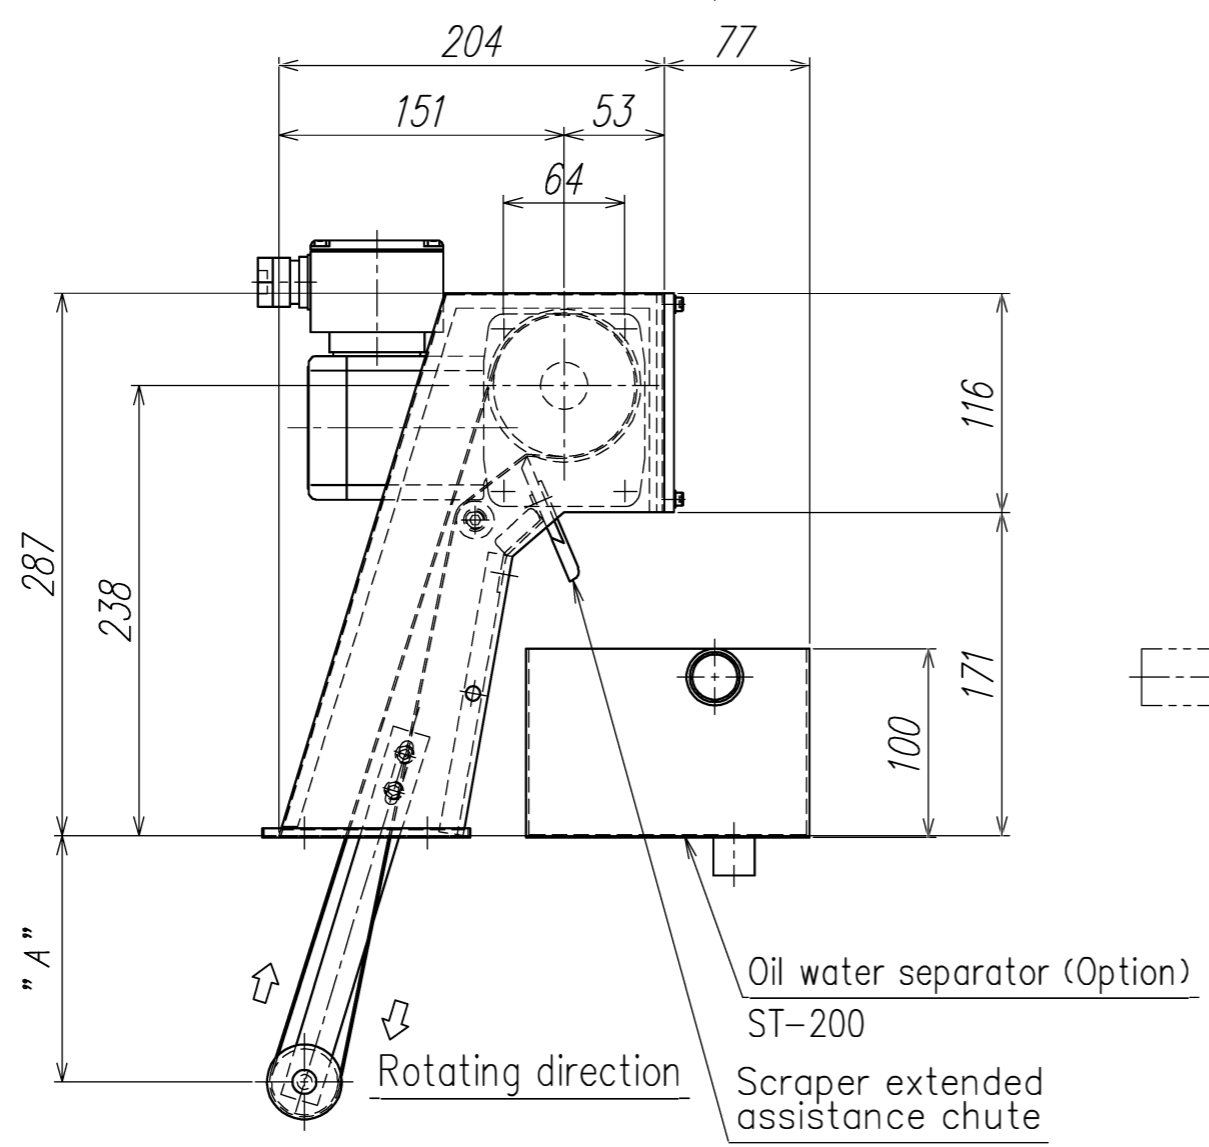

**OIL SKIMMER**  
Type TKOCV-130-A, -220-A, -320-A

- Specification
1. Three Phase Motor: 200V / 220V, 50 / 60Hz, 15w, 4P, 1 / 50
  2. Belt made of the resin
  3. Scraper extended assistance chute

Dimension "A"	Type
130	TKOCV-130-A
220	TKOCV-220-A
320	TKOCV-320-A

Address 1 Pierce Place, Suite 285W, Itasca IL60143  
p  
Phone: 630-228-0609

Note

APPROVE: C HECKE, DESIGNED: [ ] SCALE: 1/4 NAME: OIL SKIMMER  
TKOCV-130-A, -220-A, -320-A  
Takachiho America Inc. TKOCV - \* \* \* - A  $\triangle$